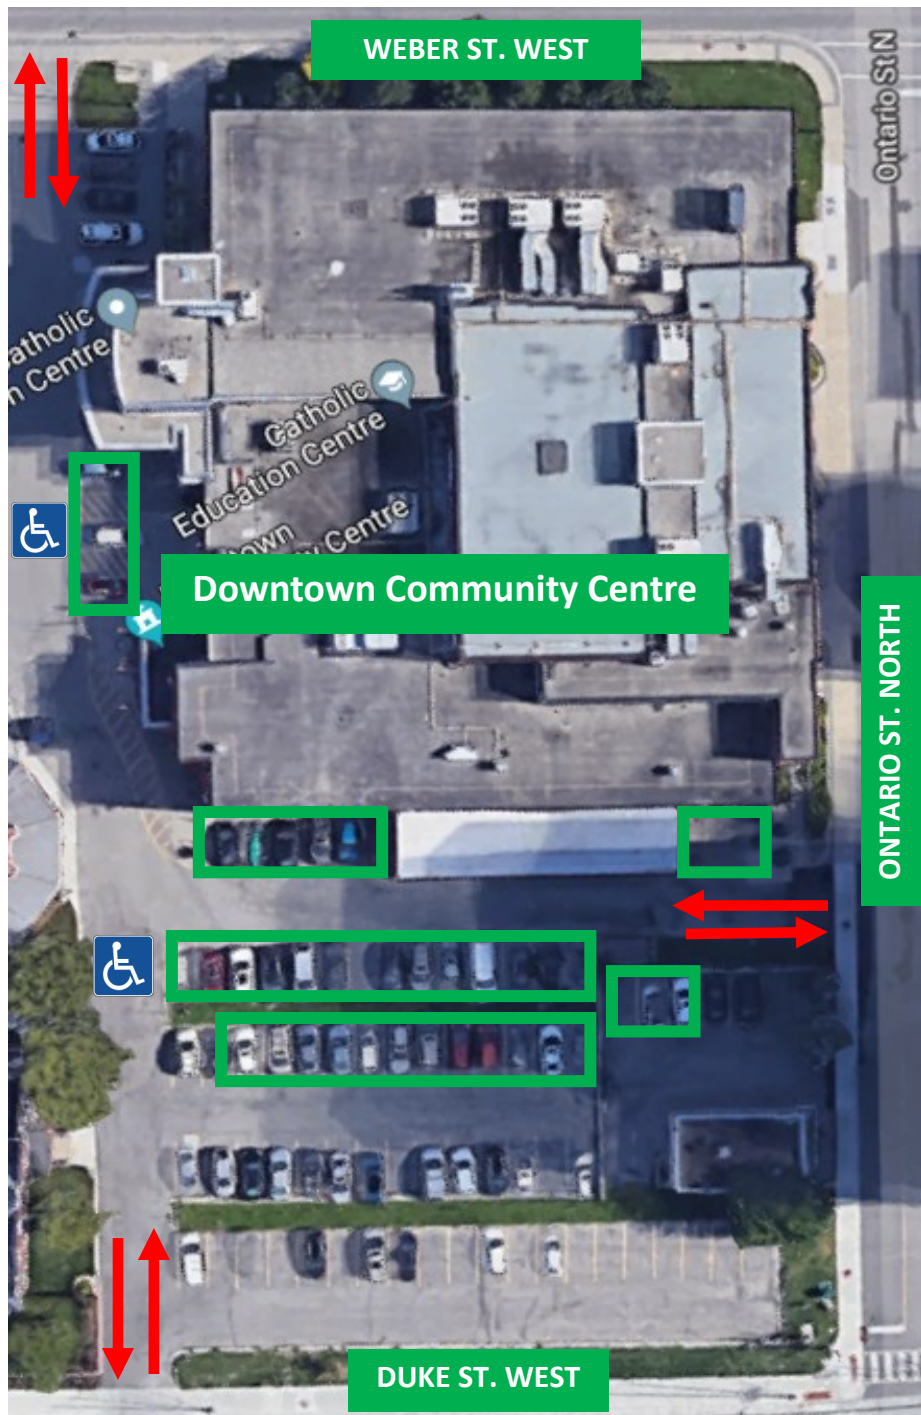

Downtown Community Centre PARKING NOTICE

Due to limited parking, we encourage patrons (who are able) to park in the Duke & Ontario Street Garage.

A **free** parking pass can be picked up at the front office.

When parking in the lot, please park in spaces marked accordingly.

To avoid a ticket, a parking pass must be displayed in all vehicles.