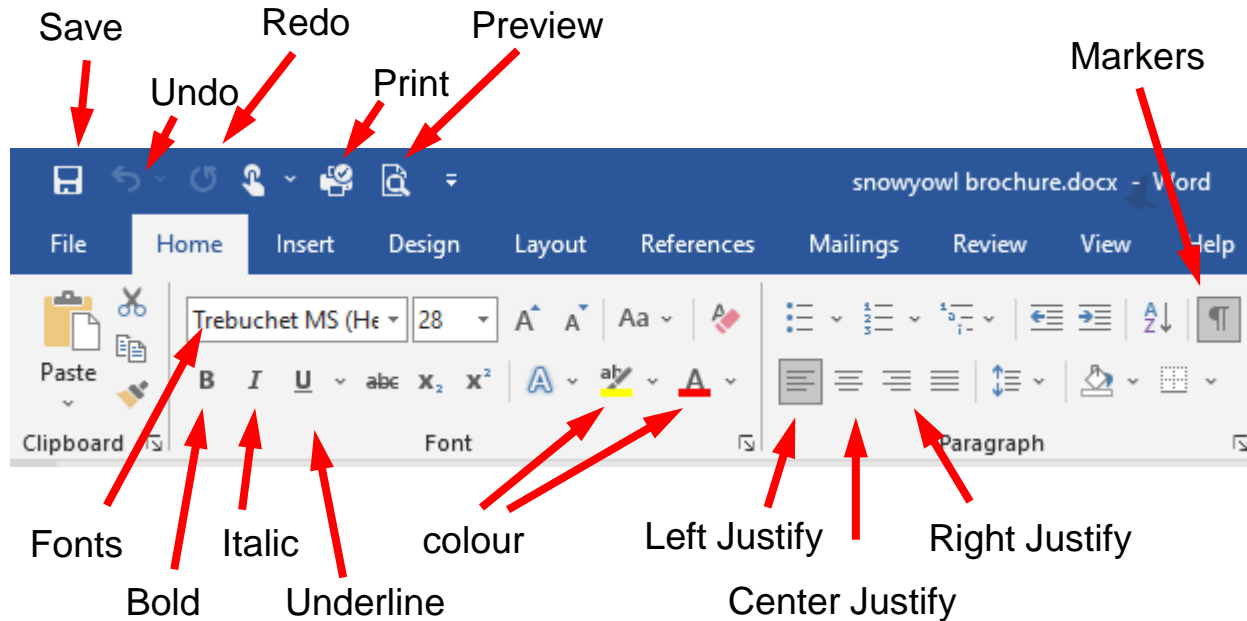

LibreOffice Writer

Editing your document – Microsoft Office Tool Bar