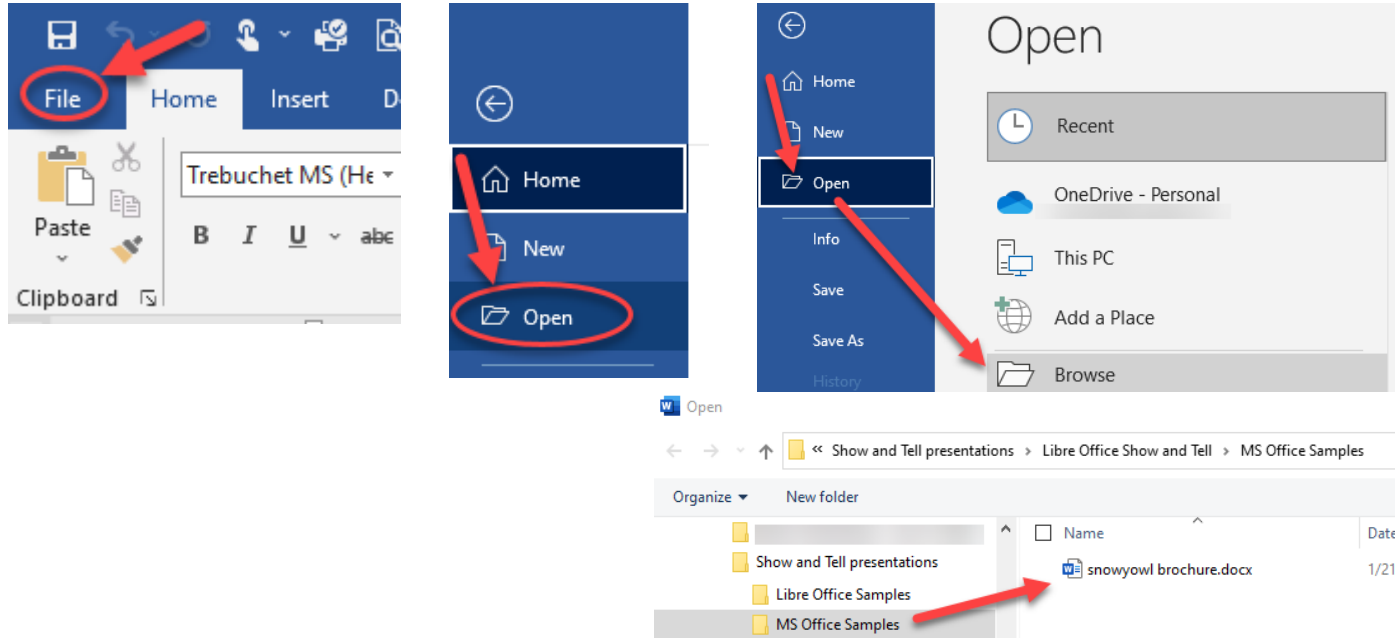

LibreOffice Writer

Working with your files – MS Word – File -> Open