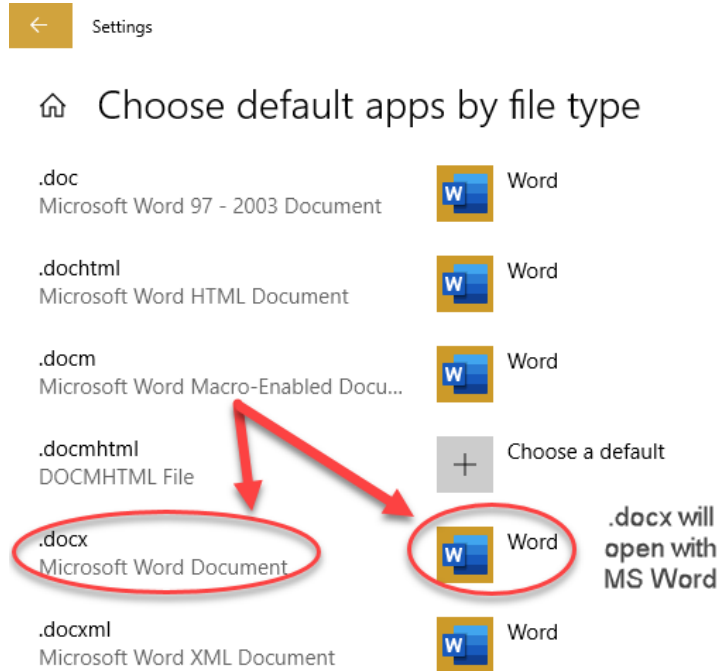

LibreOffice Impress

Similar functions as Microsoft PowerPoint

MS Windows Default Apps

What program will Windows-10 automatically start?

Windows Default Apps

What program will Windows-10 automatically start?

Windows Default Apps

Can I select LibreOffice as my default app? Yes

When running the installation (or modification) program for LibreOffice, select Word, Excel and PowerPoint to default to LibreOffice.